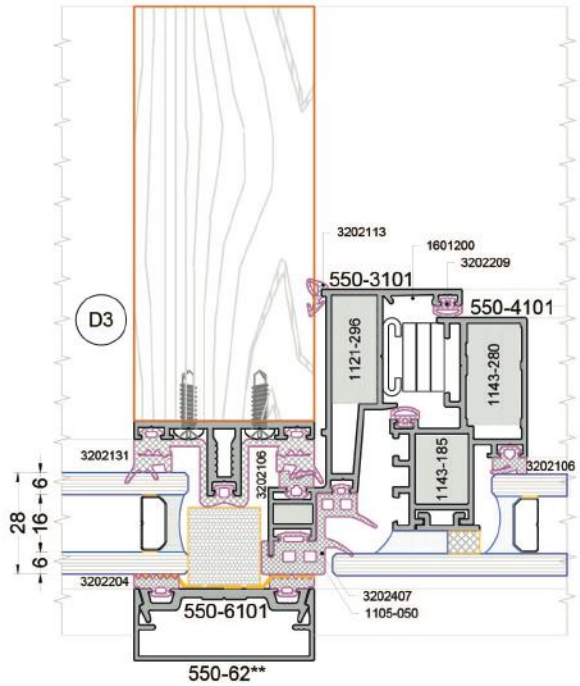

# CWA 50 TM

CEPHE SİSTEMİ

ACCURACY

HARMONY

BALANCE