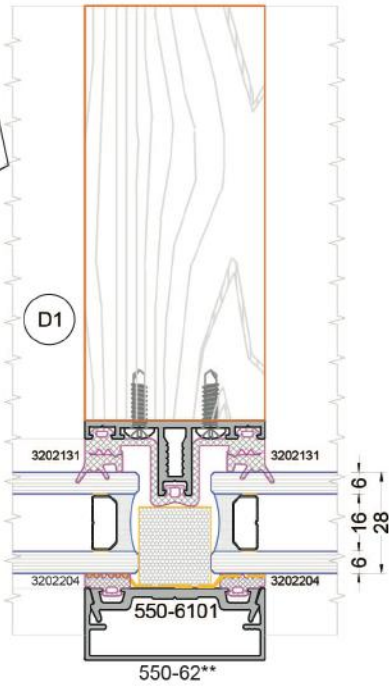

# CWA 50 TM

CEPHE SİSTEMİ

ACCURACY

HARMONY

BALANCE