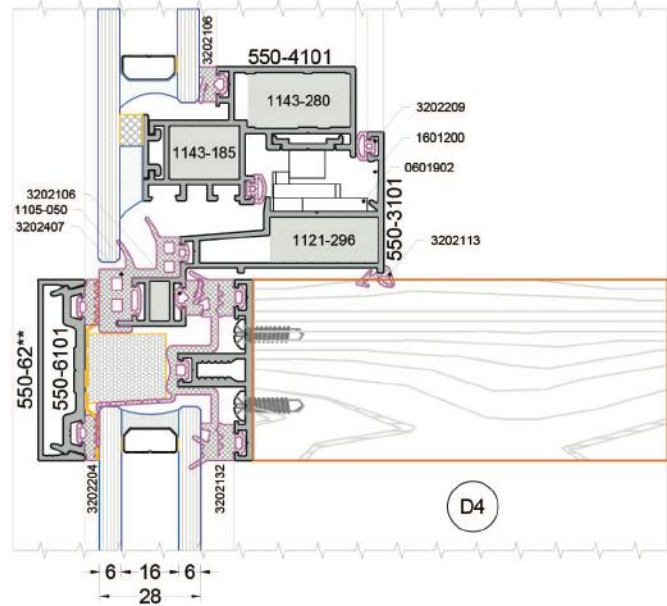

# CWA 50 TM

CEPHE SİSTEMİ

ACCURACY

HARMONY

BALANCE