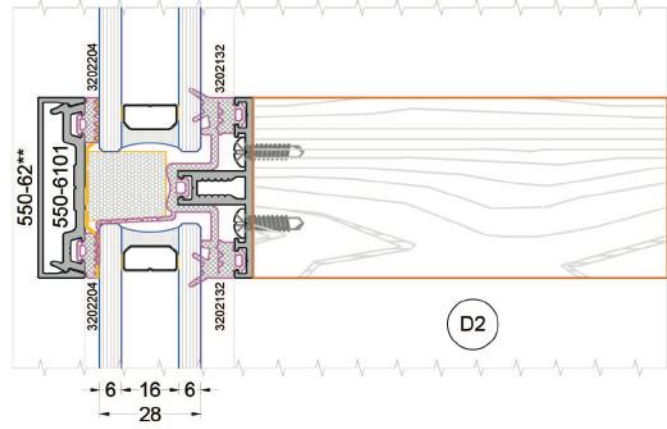

# CWA 50 TM

CEPHE SİSTEMİ

ACCURACY

HARMONY

BALANCE