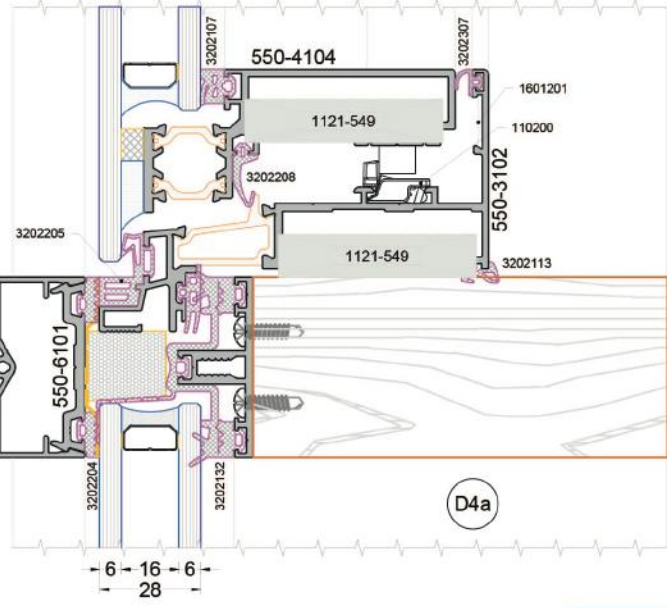

# CWA 50 TM

CEPHE SİSTEMİ

ACCURACY

HARMONY

BALANCE