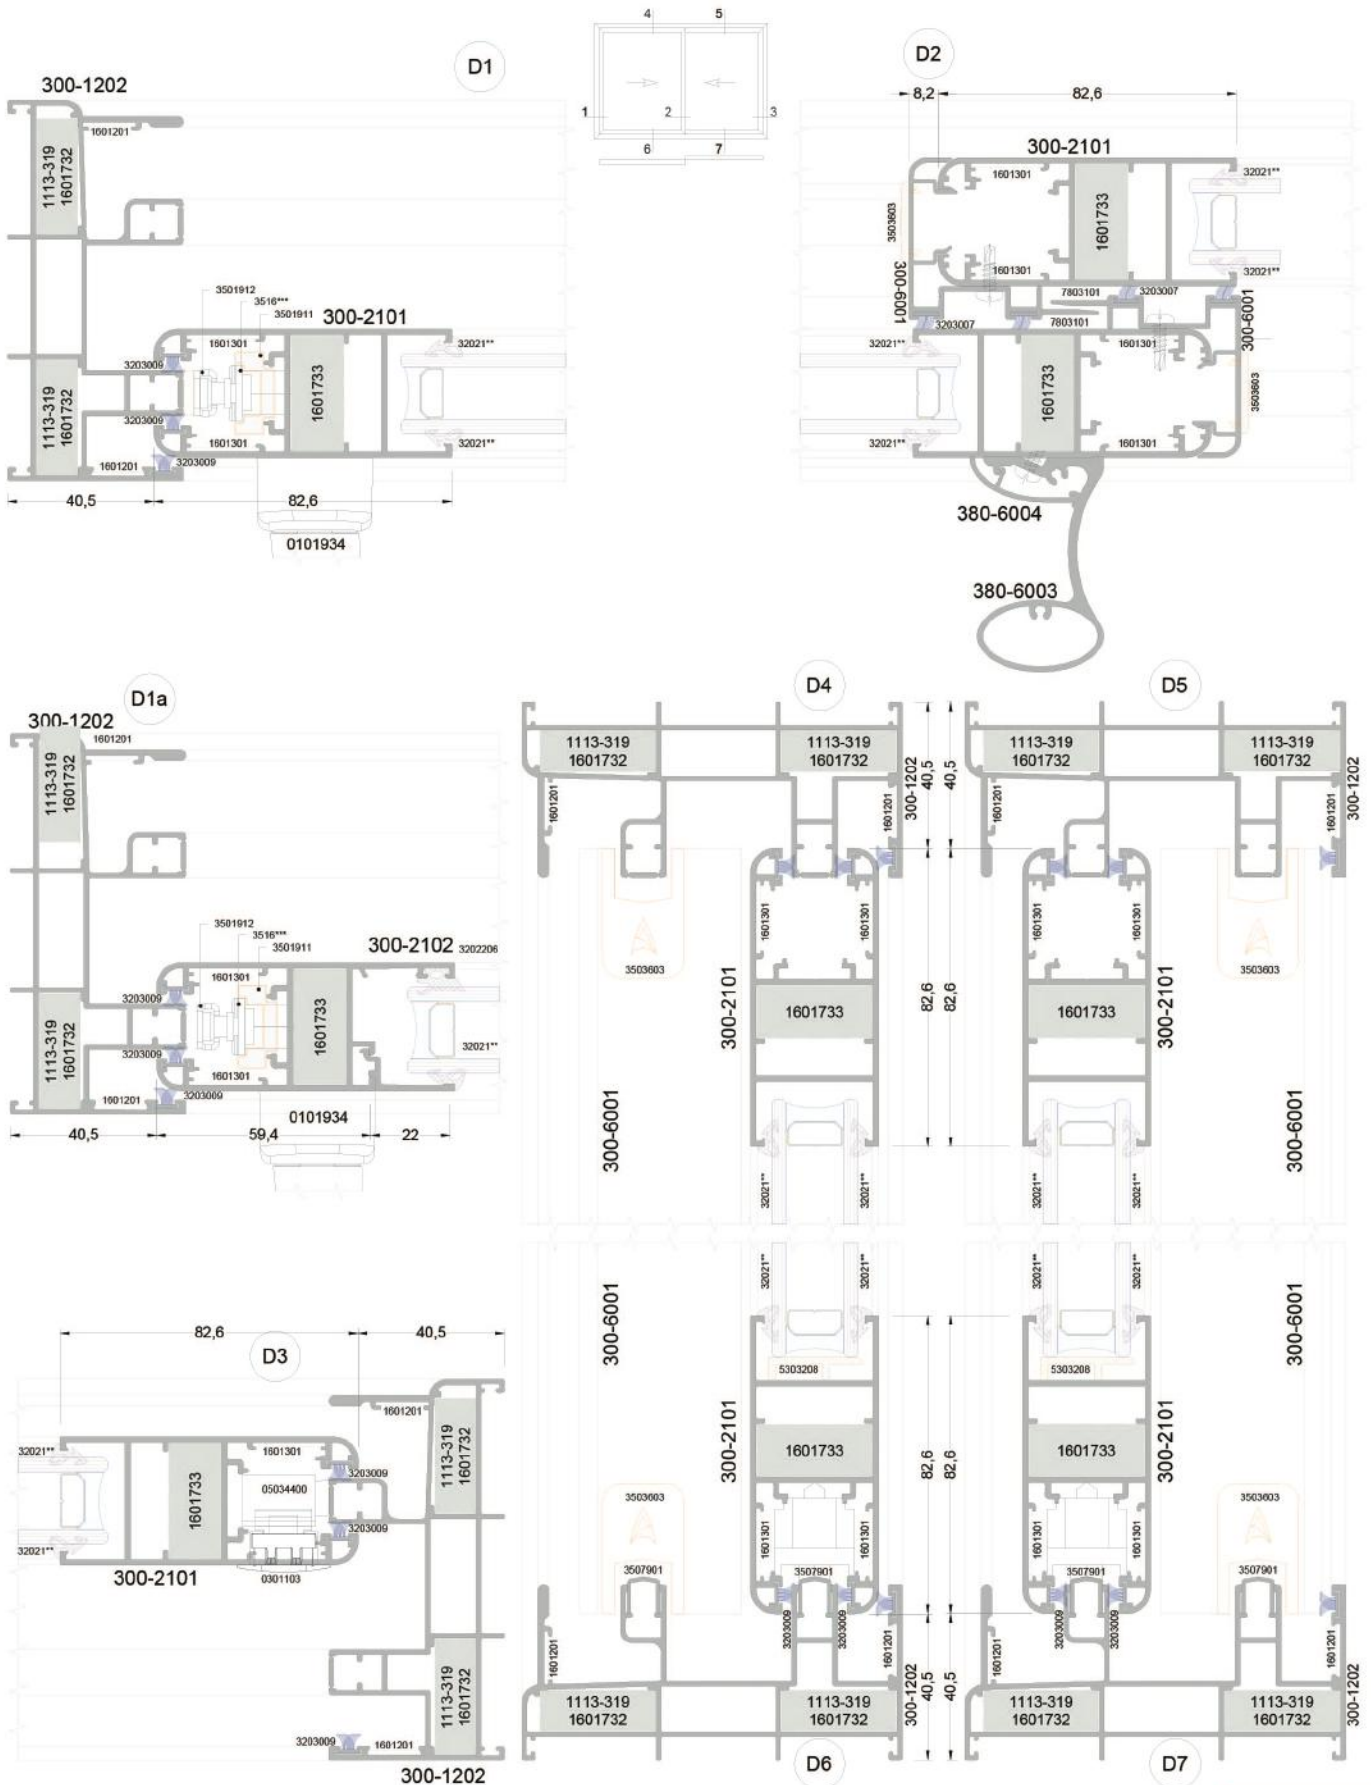

ACCURACY

HARMONY

BALANCE