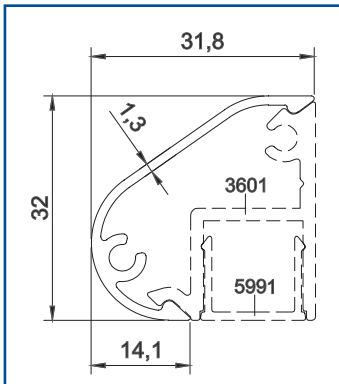

Profil No.	Ağırlık (kg/m)	Dış Çevre (mm)
KHR42-1007	0.275	170.2