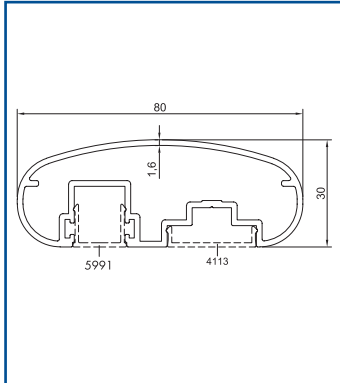

Profil No.	Ağırlık (kg/m)	Dış Çevre (mm)
KHR42-1004	1.123	230.5