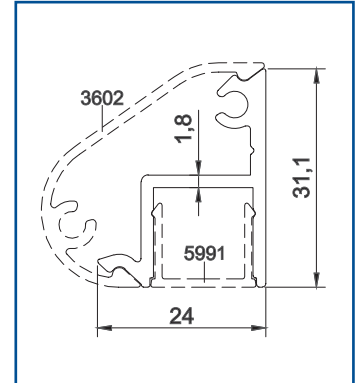

Profil No.	Ağırlık (kg/m)	Dış Çevre (mm)
KHR42-1006	0.388	187.2