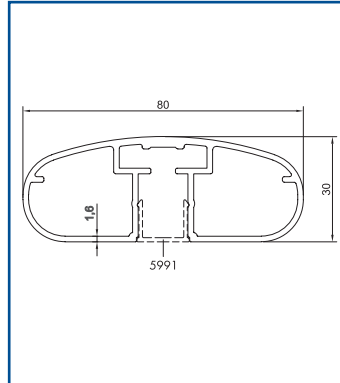

Profil No.	Ağırlık (kg/m)	Dış Çevre (mm)
KHR42-1005	1.146	235.20