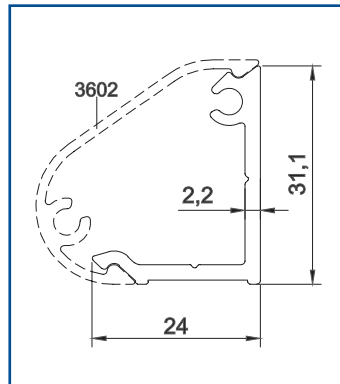

Profil No.	Ağırlık (kg/m)	Dış Çevre (mm)
KHR42-1008	0.357	187.2