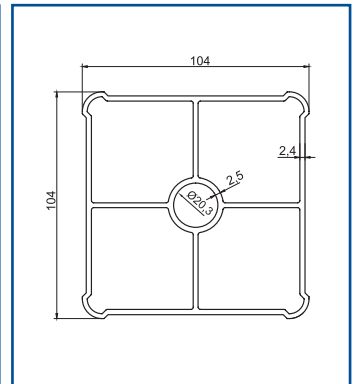

Profil No.	Ağırlık (kg/m)	Dış Çevre (mm)
KHR42-1011	3.891	406.4